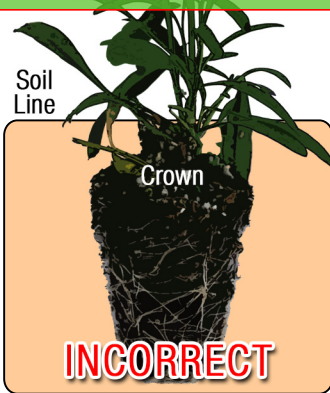

Growing Recipe

COREOPSIS NOVA® 'AMBER'

NOVA® SERIES

Approximate Finish Time From Liner

 = Minimum  = Maximum

pH: 5.8 - 6.5

Fertilization Recommendations: 50 - 100 PPM

EC: 1.5 - 2.0

Day Length for Flowering: Long day

Do NOT bury the crown of the plug

Description

Extremely dense and bushy growth. Deep green, slender foliage provides the perfect background for the cheery, amber flowers. Bees adore this plant! Growing like a bushel basket, NOVA® 'Amber' will impress growers and gardeners alike. Visitors to our trails fields couldn't resist "petting" this one.