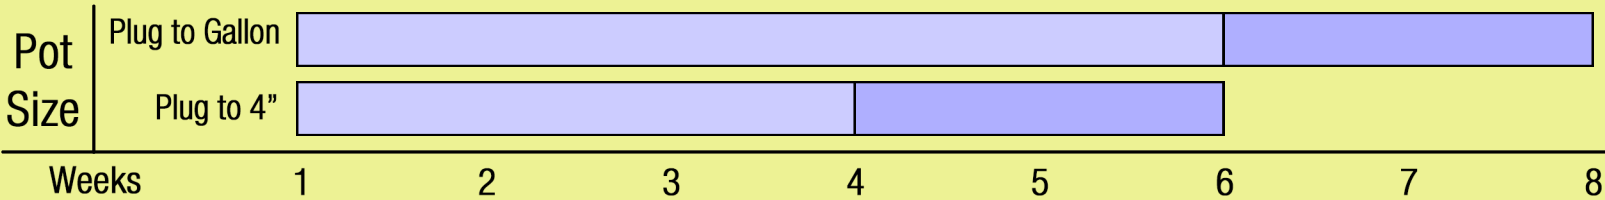

Growing Recipe

COREOPSIS NOVA® 'AMBER'

NOVA® SERIES

Approximate Finish Time From Liner

 = Minimum  = Maximum

pH: 5.8 - 6.5

Fertilization Recommendations: 50 - 100 PPM

EC: 1.5 - 2.0