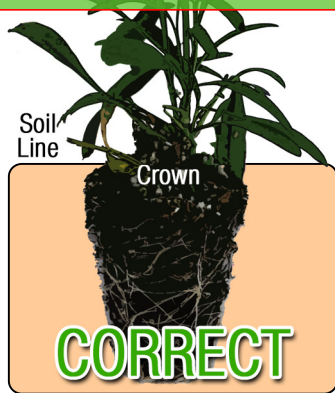

Growing Recipe

COREOPSIS NOVA® 'AMBER'

NOVA® SERIES

Approximate Finish Time From Liner

 = Minimum  = Maximum

pH: 5.8 - 6.5

Fertilization Recommendations: 50 - 100 PPM

EC: 1.5 - 2.0

Day Length for Flowering: Long day

Do NOT bury the crown of the plug

Description

Extremely dense and bushy growth. Deep green, slender foliage provides the perfect background for the cheery, amber flowers. Bees adore this plant! Growing like a bushel basket, NOVA® 'Amber' will impress growers and gardeners alike. Visitors to our trails fields couldn't resist "petting" this one.