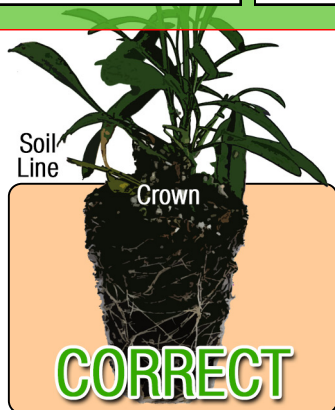

Growing Recipe

PLECTRANTHUS NOVA® 'BRILLIANT'

NOVA® COLLECTION

Approximate Finish Time From Liner

☐ = Minimum ☐ = Maximum

pH: 5.6 - 6.5

Fertilization Recommendations: 150 - 200 PPM

EC: 1.2 - 1.5

Light Levels: Part to full shade

Water Requirements: Moist to slightly dry between waterings

Hardiness Zones: 9 - 11

Possible Problems: Insect: None

Diseases: Pythium, Rhizoctonia and Botrytis

Habit: Trailing

Day Length for Flowering: Short day

Do NOT bury the crown of the plug

Description

A TERRA NOVA® twist on an old favorite. A much improved version of the classic Swedish Ivy. NOVA® 'Brilliant' features deep emerald green centers surrounded by a broad, super white edge. Foliage is much thicker than the old version. Self branching, easy care plant. Just stunning in mixed baskets and containers. Excellent houseplant, too.