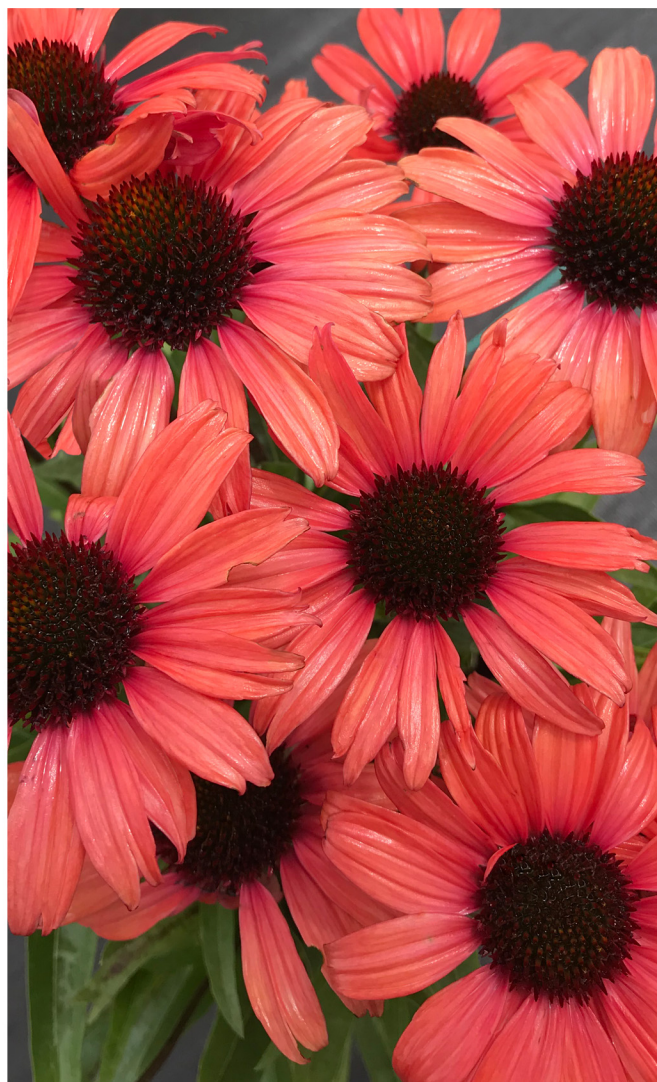

## DARK SHADOWS™ 'MYSTIC'

- Dark chocolate stems and cones add a dramatic contrast.
- Features lush green foliage and a nicely contrasting dark cocoa colored eye!
- Rapid growing with outstanding crown count
- Flowers emerge a bright shell pink and as the color shift progresses the petals turn an antique pink
- Attractive to all types of bees and butterflies for months during the summer
- Medium large landscape sized plant is very upright and vase-like
- Foliage Height: 16" - Foliage Spread: 18" - Flower Height: 22"
- Zones 4-9 - Full sun