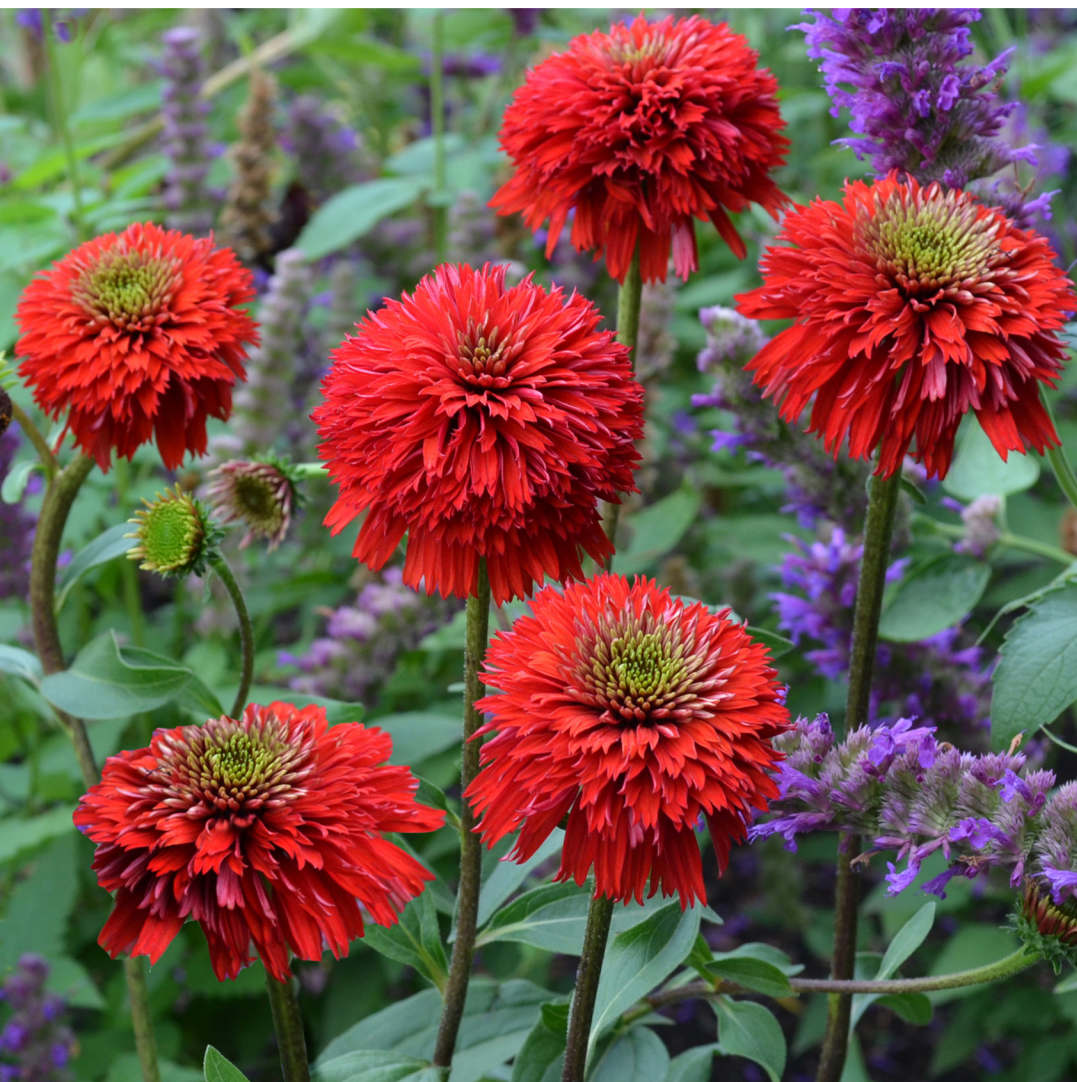

TERRA NOVA® Nurseries Introduction

ECHINACEA

SECRET™ SERIES

'SECRET LOVE'

- Red anemone type double flowers
- Well branched, low habit
- Part of the SECRET™ Series
- Foliage Height: 24" - Foliage Spread: 20" - Flower Height: 28"
- Zones 4-10 - Full sun