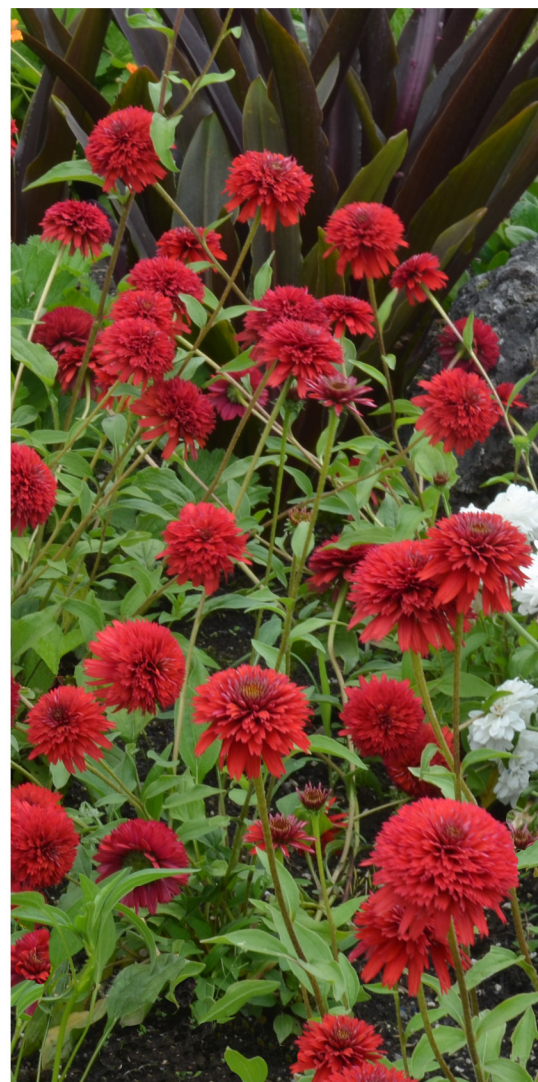

TERRA NOVA® Nurseries Introduction

ECHINACEA

SECRET™ SERIES

'SECRET LOVE'

- Red anemone type double flowers
- Well branched, low habit
- Part of the SECRET™ Series
- Foliage Height: 24" - Foliage Spread: 20" - Flower Height: 28"
- Zones 4-10 - Full sun